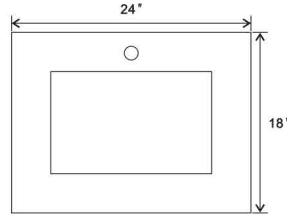

## Model: 9005-24-SET

Top view

Front view

Back view

Side view

Front view

Side view

Back view

Side view

**NOTE: SINK STYLE, SHAPE, FAUCET HOLES, CUTOUT ON TOP, VANITY MAY VARY FROM THE PICTURE ABOVE. INSTRUCTIONAL PURPOSE ONLY.**