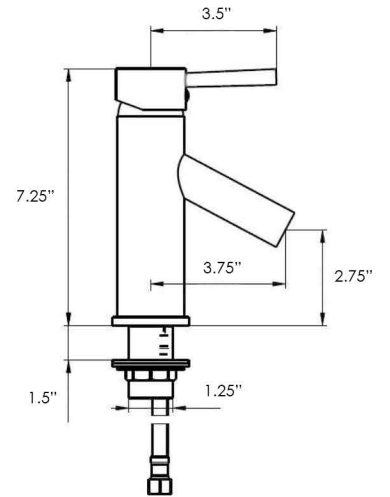

## Model: 9005-24-SET

Top view

Front view

Back view

Side view

Front view

Side view

Back view

Side view

**NOTE: SINK STYLE, SHAPE, FAUCET HOLES, CUTOUT ON TOP, VANITY MAY VARY FROM THE PICTURE ABOVE. INSTRUCTIONAL PURPOSE ONLY.**