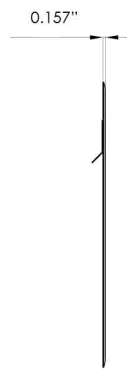

## Model: 9005-24-SET

Top view

Front view

Back view

Side view

Front view

Side view

Back view

Side view

**NOTE: SINK STYLE, SHAPE, FAUCET HOLES, CUTOUT ON TOP, VANITY MAY VARY FROM THE PICTURE ABOVE. INSTRUCTIONAL PURPOSE ONLY.**