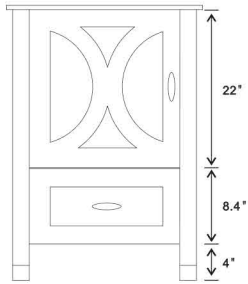

## Model: 9005-24-SET

Top view

Front view

Back view

Side view

Front view

Side view

Back view

Side view

**NOTE: SINK STYLE, SHAPE, FAUCET HOLES, CUTOUT ON TOP, VANITY MAY VARY FROM THE PICTURE ABOVE. INSTRUCTIONAL PURPOSE ONLY.**