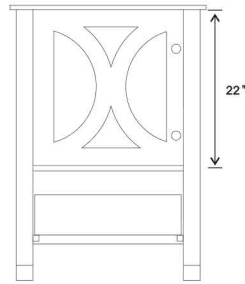

## Model: 9005-24-SET

Top view

Front view

Back view

Side view

Front view

Side view

Back view

Side view

**NOTE: SINK STYLE, SHAPE, FAUCET HOLES, CUTOUT ON TOP, VANITY MAY VARY FROM THE PICTURE ABOVE. INSTRUCTIONAL PURPOSE ONLY.**