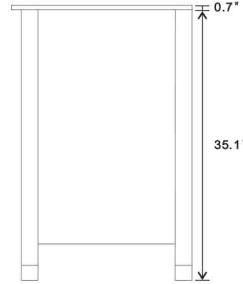

## Model: 9005-24-SET

Top view

Front view

Back view

Side view

Front view

Side view

Back view

Side view

**NOTE: SINK STYLE, SHAPE, FAUCET HOLES, CUTOUT ON TOP, VANITY MAY VARY FROM THE PICTURE ABOVE. INSTRUCTIONAL PURPOSE ONLY.**